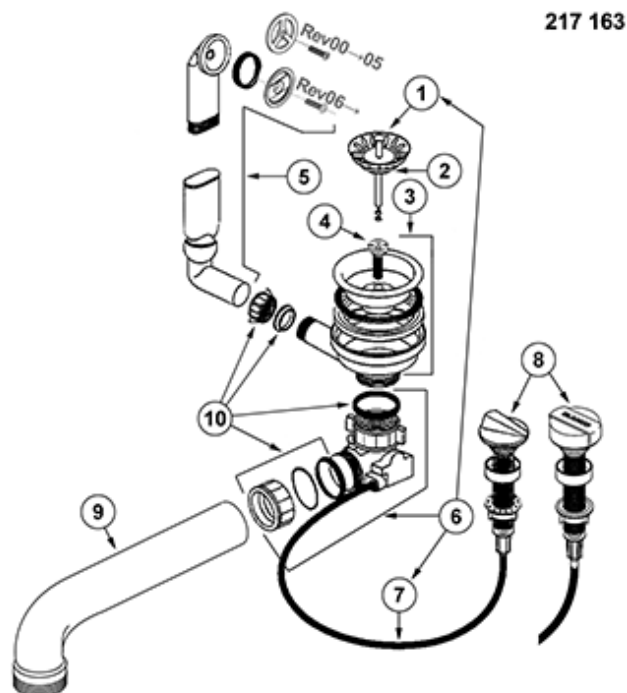

**Fitting set 1 x 3.5" with pop-up control overflow round****Article Number 217163**

Position Number	Article Number	Valid From	Name
1	119146	09/2003	Basket strainer 3.5" pop-up universal (18 drain trenches) AL
2	116116	09/2003	Seal for basket strainer 3.5" Ø=51 mm since 10/2006 (modified) AL
3	120665	09/2003	Valve 3.5" with overflow G 0.5" AL, white
4	119741	09/2003	Hollow screw G 1/4" length = 35 mm AL
	125718	09/2003	Hollow screw tool valve goblet sheet stainless steel
5	126081	09/2003	Overflow set round/oval extendable bowl AL, black
6	118979	09/2003	Retrofit set 3,5" eccentric with Bowden standard thread 1,5" (e.g. for PANOR) (without pull knob) AL
7	139373	09/2003	Bowden cable 700 mm AL
8	119293	09/2003	Pop-up control stainless steel round BL (EB)
9	116333	09/2003	Drain angle to siphon Ø 40 mm, length: 55 x 245 mm AL
10	120676	09/2003	Seal set DN 30/40 AL
100	515399	09/2003	BLANCO SensorControl-BSC